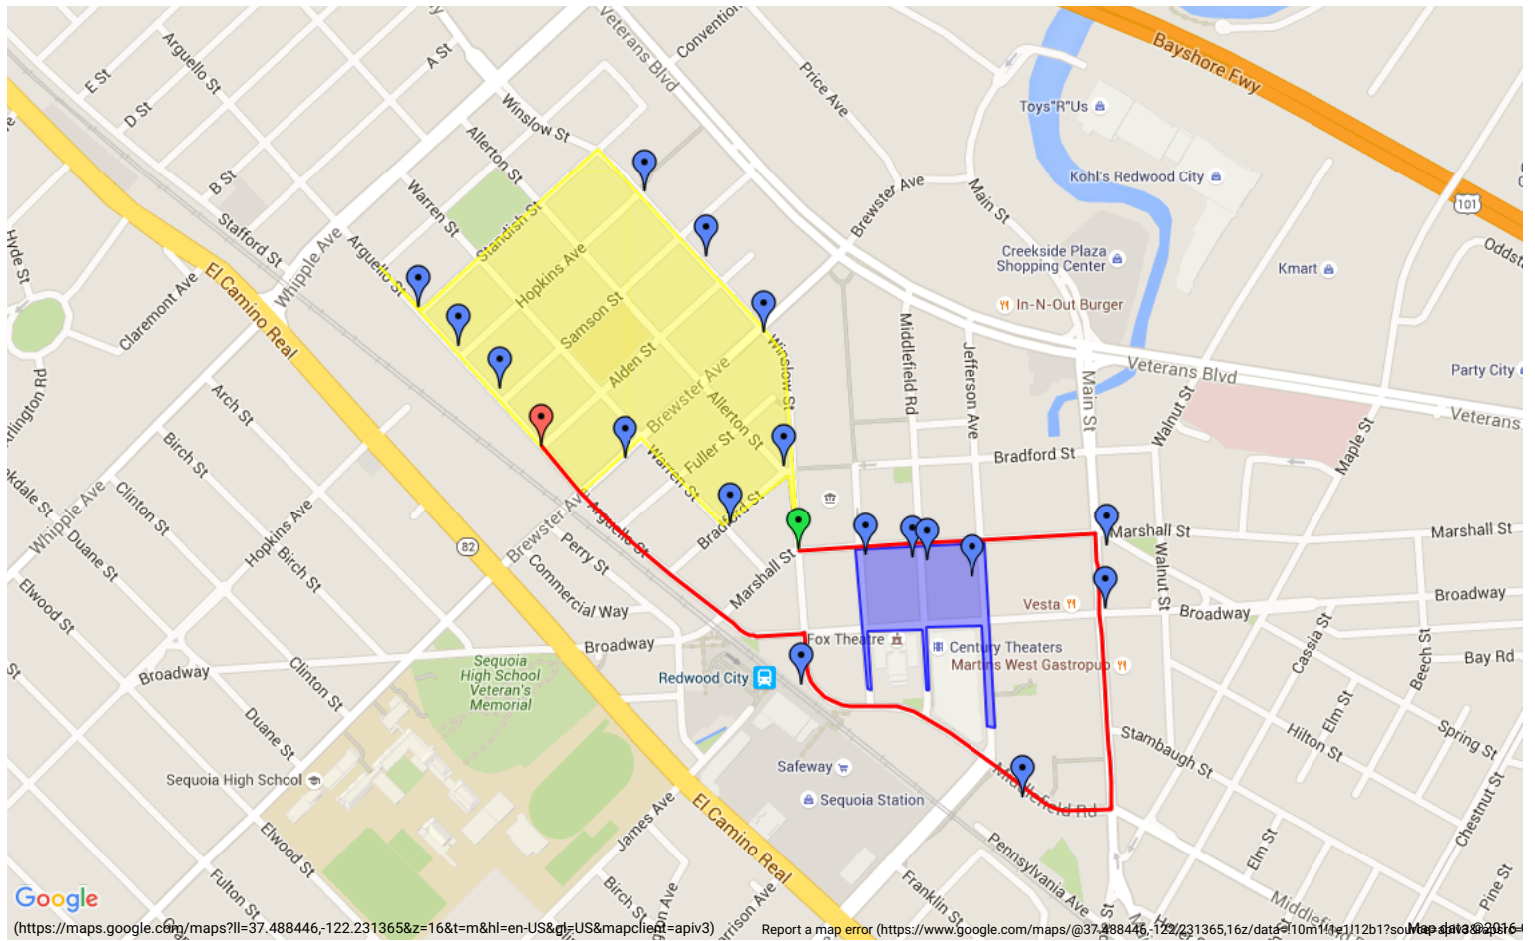

# Parade Map

## Map Key

- Parade Start
- Parade End
- Portable Toilets
- Parade staging area (yellow)
- Festival area (blue)

Building a Bigger and Better Fourth of July Celebration